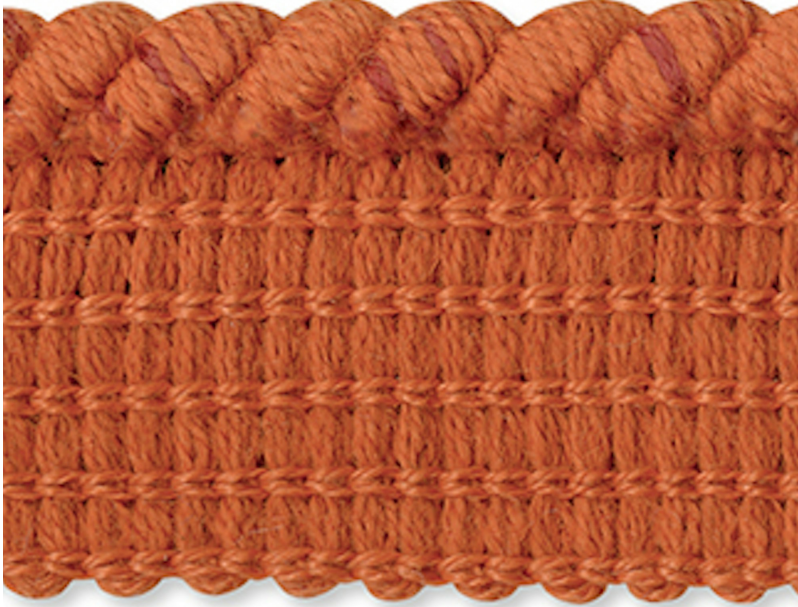

P E R E N N I A L S

Red Coral Spiral Cord

SC-166

DETAILS & SPECS

| | |
|-------|------------------|
| Color | Red Coral |
| Width | 3/16 IN (0.5 CM) |

DESCRIPTION

The perfect finishing touch. Perennials trims are made from the same 100% solution-dyed acrylic as our fabrics, making them fade resistant, mildew and mold resistant, and easy to maintain.