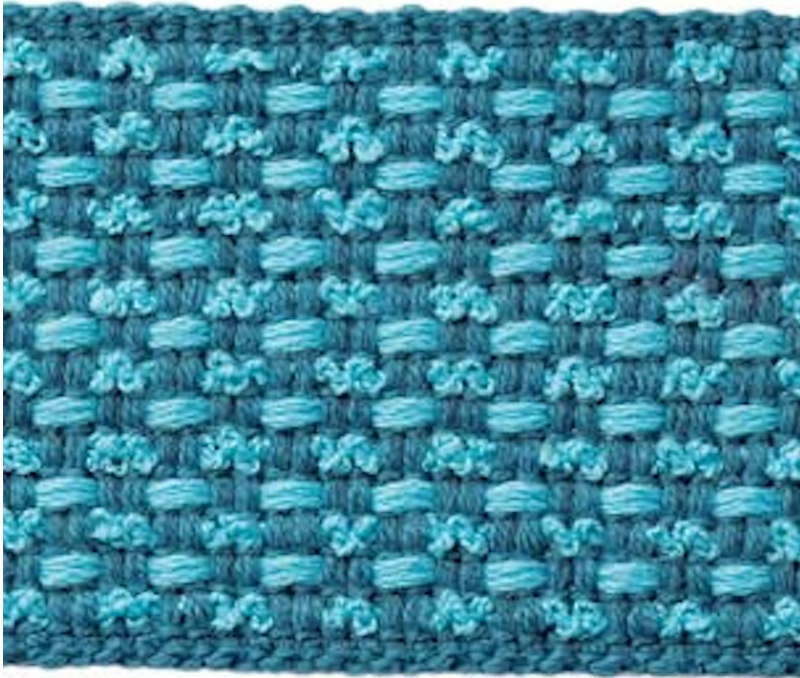

## Deep End Borderline

BL-82

### DETAILS & SPECS

Color	Deep End
Width	1 5/8 IN (4.1 CM)

---

## DESCRIPTION

The perfect finishing touch. Perennials trims are made from the same 100% solution-dyed acrylic as our fabrics, making them fade resistant, mildew and mold resistant, and easy to maintain.