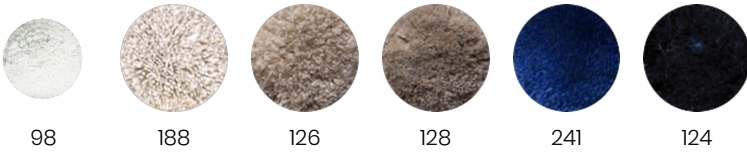

P E R E N N I A L S

Solitude III Tibetan Knot

TK337-501

DETAILS & SPECS

Designer	Sam Glankoff
Construction	Tibetan Knot
Collection	2016 B Fall: Sam Glankoff

Pom Colors

DESCRIPTION

Hand knotted, 80 knots per square inch.