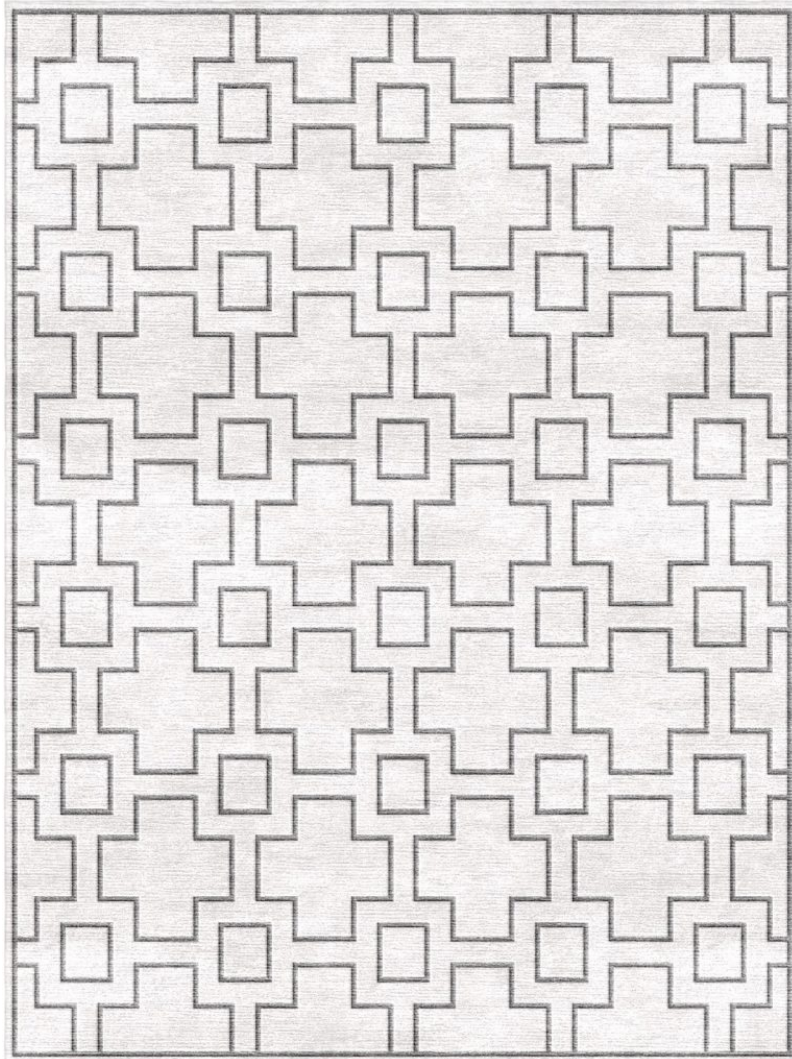

P E R E N N I A L S

RHINO

Sonder I Tibetan Knot

TK389-327

DETAILS & SPECS

| | |
|--------------|-------------------------------|
| Designer | Allison Paladino |
| Construction | Tibetan Knot |
| Colorway | RHINO |
| Collection | 2020 Summer: Allison Paladino |

Pom Colors

117

610

DESCRIPTION

Hand knotted, 80 knots per square inch.