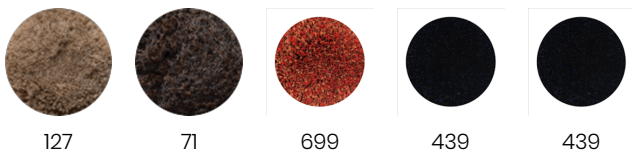

P E R E N N I A L S

SUNSET

Linea Flatwoven

FW242-12

DETAILS & SPECS

Designer	Vincent Van Duysen
Construction	Flatwoven
Colorway	SUNSET
Collection	2021 B Fall: Vincent van Duysen

Pom Colors

DESCRIPTION