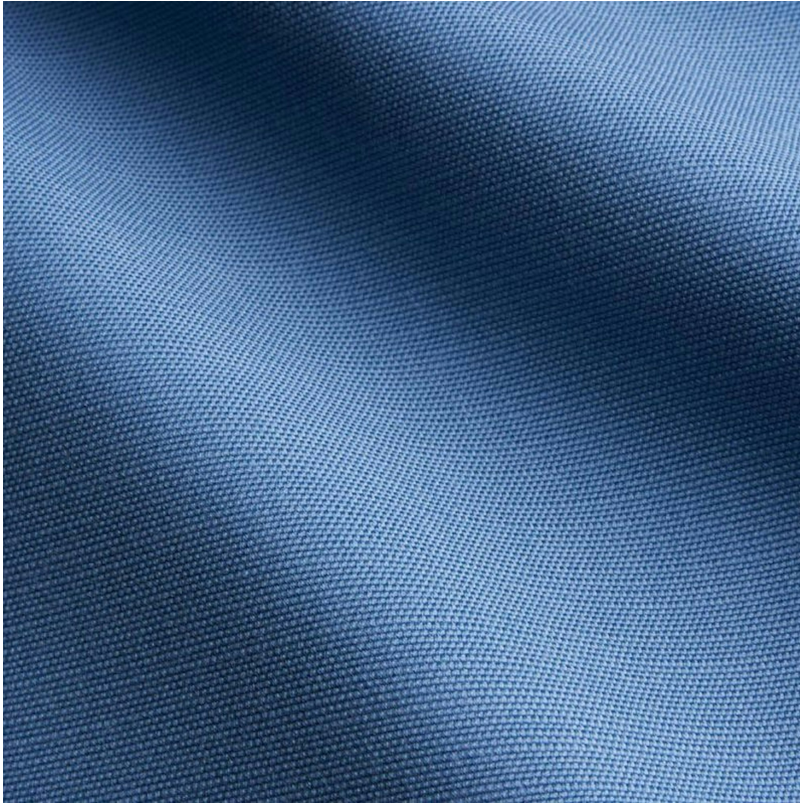

P E R E N N I A L S

Outta The Blue Slubby

655-06

DETAILS & SPECS

Abrasion	30,000+ Double Rubs
Brush Pill	Class 4.5
Width	54 in (137 cm)
Weight	9.6 Oz/sq yd (325 gm/sq m)
Designer	Studio
Collection	2021 A Spring: Villa del Sol
Color Family	Dark Blue
Color	Outta The Blue
Vertical Repeat	N/A
Horizontal Repeat	N/A

DESCRIPTION

Slubby is a textured canvas available in over 21 colorways.

All Perennials 100% solution-dyed acrylic fabrics are backed by an industry-leading no-fade guarantee valid for three years from the date of purchase (with the exceptions of prints, which hold a one-year warranty and Cabana™, which holds a five year warranty).