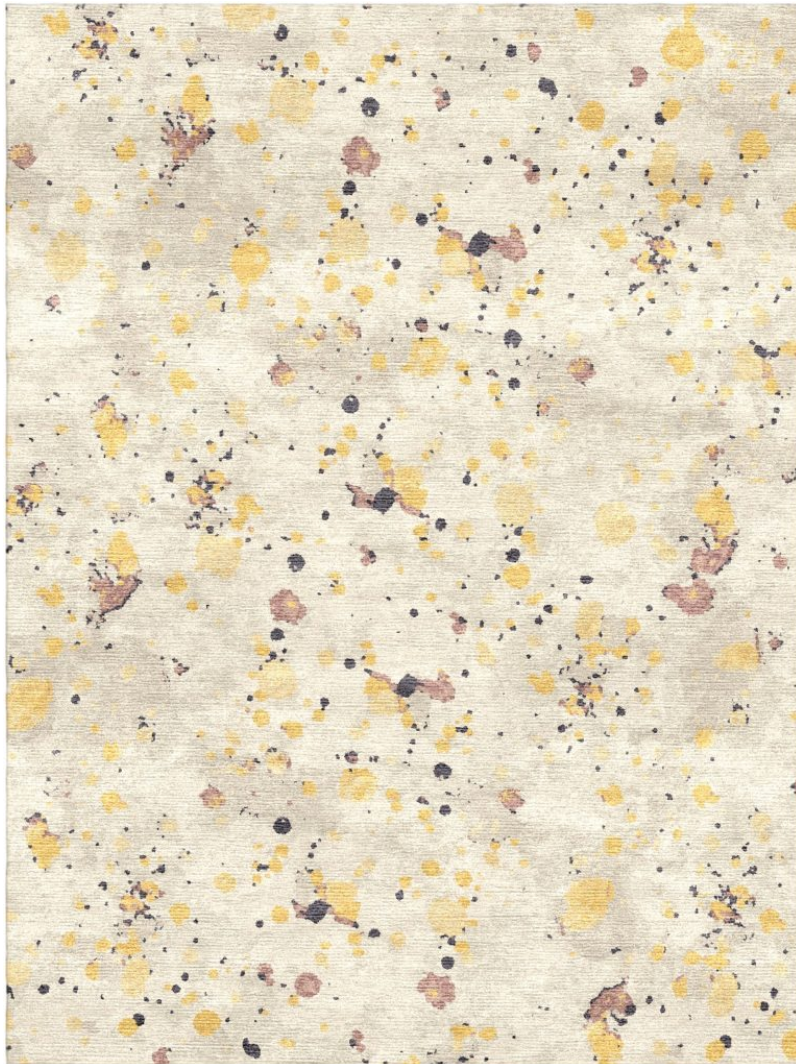

P E R E N N I A L S

MUSTARD

Splash Tibetan Knot

TK368-378

DETAILS & SPECS

Designer	Martyn Thompson
Construction	Tibetan Knot
Colorway	MUSTARD
Collection	2018 A Spring: Martyn Thompson

Pom Colors

287

1232

13

1186

1346

DESCRIPTION

Hand knotted, 80 knots per square inch.