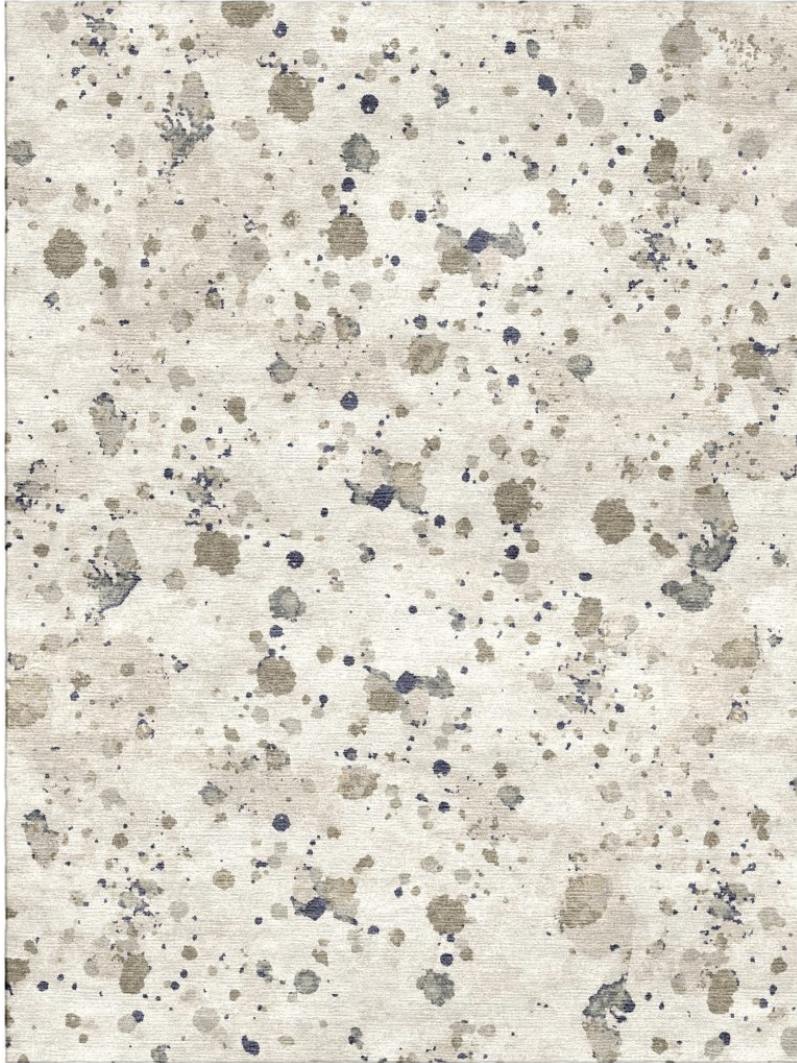

P E R E N N I A L S

MUSHROOM

Splash Tibetan Knot

TK368-223

DETAILS & SPECS

Designer	Martyn Thompson
Construction	Tibetan Knot
Colorway	MUSHROOM
Collection	2018 A Spring: Martyn Thompson

Pom Colors

123

405

37

1311

872

DESCRIPTION

Hand knotted, 80 knots per square inch.