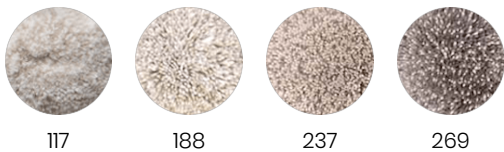

Pom Colors

DESCRIPTION

Hand knotted, 80 knots per square inch.