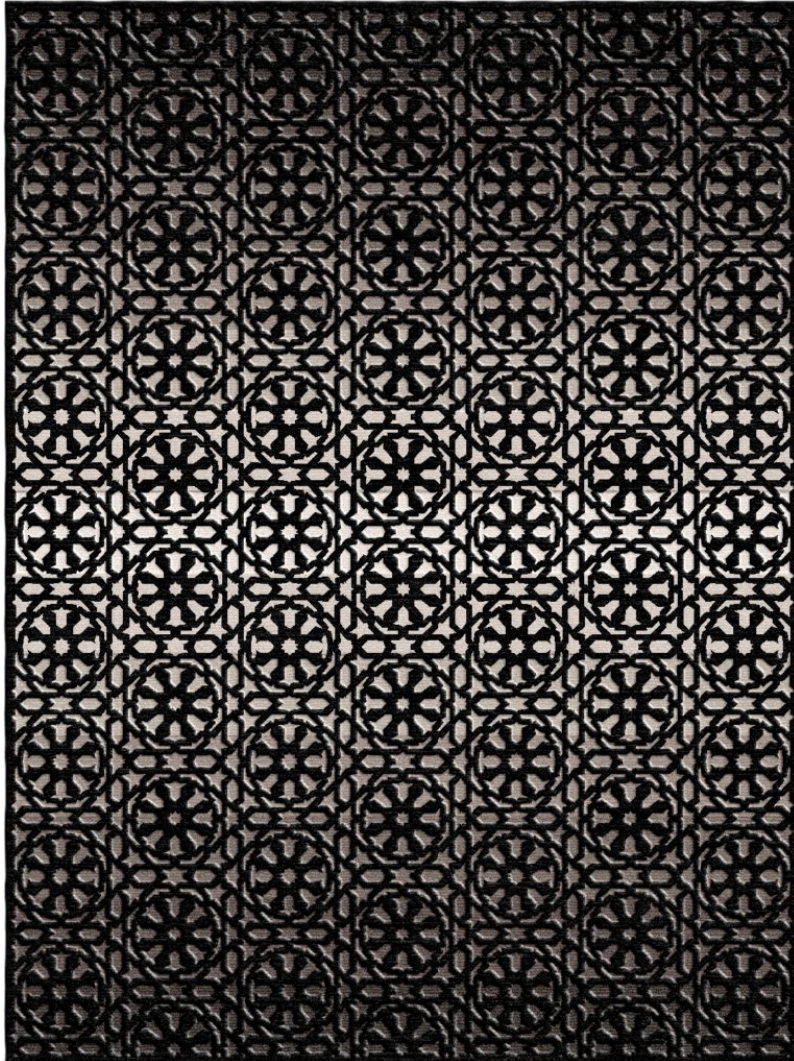

## NIGHT SHADOWS Skylight Drop Stitch

DS406-336

### DETAILS & SPECS

Designer	Lori Weitzner
Construction	Dropstitch
Colorway	NIGHT SHADOWS
Collection	2018 B Fall: Lori Weitzner

---

### DESCRIPTION

Unique hand-knotted rugs combine the texture of a flatwoven with soft pile for a subtle drop stitch pattern.