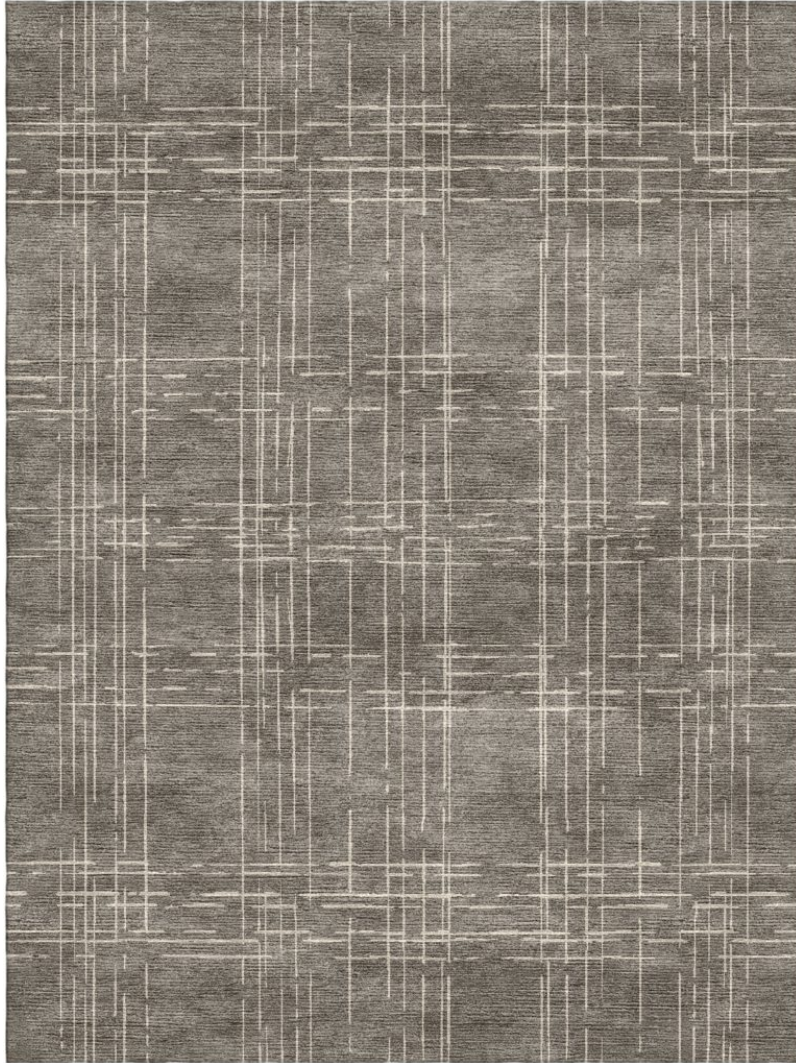

P E R E N N I A L S

GRAVEL PATH Drypoint Plaid Tibetan Knot

TK331-61

DETAILS & SPECS

Designer	Porter Teleo
Construction	Tibetan Knot
Colorway	GRAVEL PATH
Collection	2016 A Spring: Porter Teleo

Pom Colors

220

28

28

DESCRIPTION

Hand knotted, 80 knots per square inch.