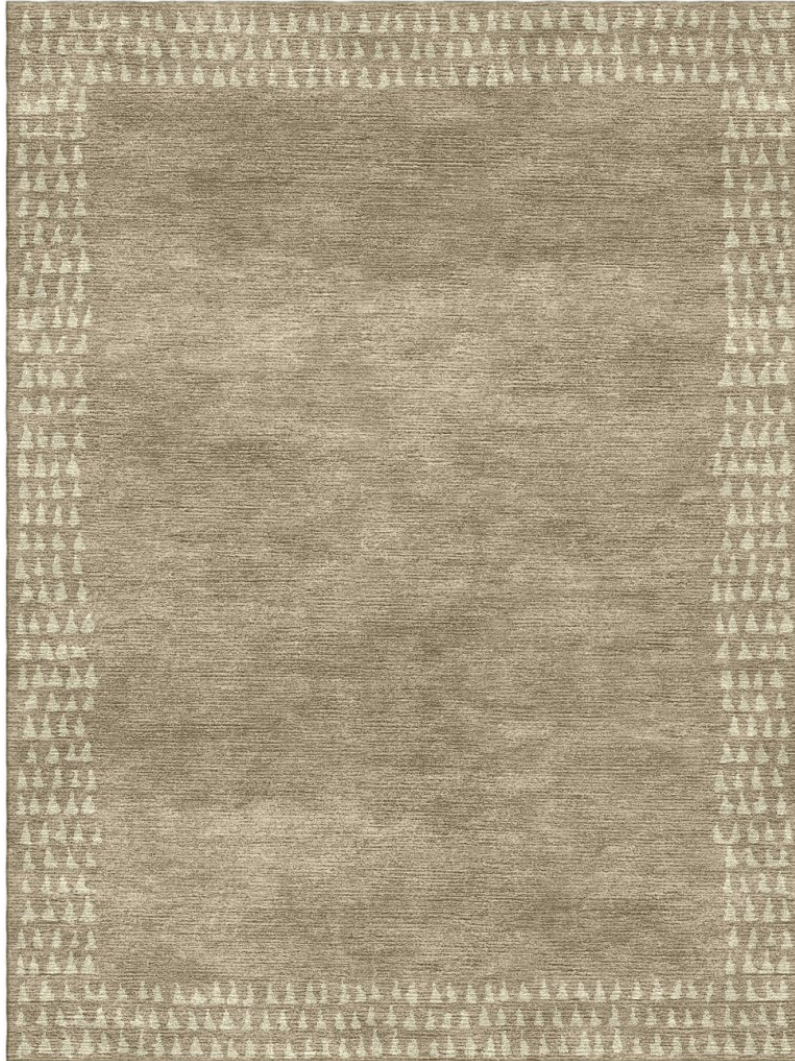

# P E R E N N I A L S

---

FAWN

## Snaggletooth Tibetan Knot

TK322-245

### DETAILS & SPECS

Designer	Studio
Construction	Tibetan Knot
Colorway	FAWN
Collection	2015 B Fall

#### Pom Colors

127

28

---