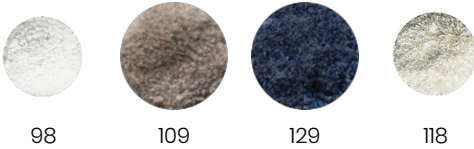

P E R E N N I A L S

NIMBUS

Splat Tibetan Knot

TK303-303

DETAILS & SPECS

Designer	Studio
Construction	Tibetan Knot
Colorway	NIMBUS
Collection	2015 A Spring

Pom Colors

DESCRIPTION

Hand knotted, 80 knots per square inch.