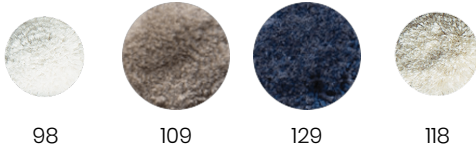

P E R E N N I A L S

NIMBUS

Splat Tibetan Knot

TK303-303

DETAILS & SPECS

Designer	Studio
Construction	Tibetan Knot
Colorway	NIMBUS
Collection	2015 A Spring

Pom Colors

DESCRIPTION

Hand knotted, 80 knots per square inch.