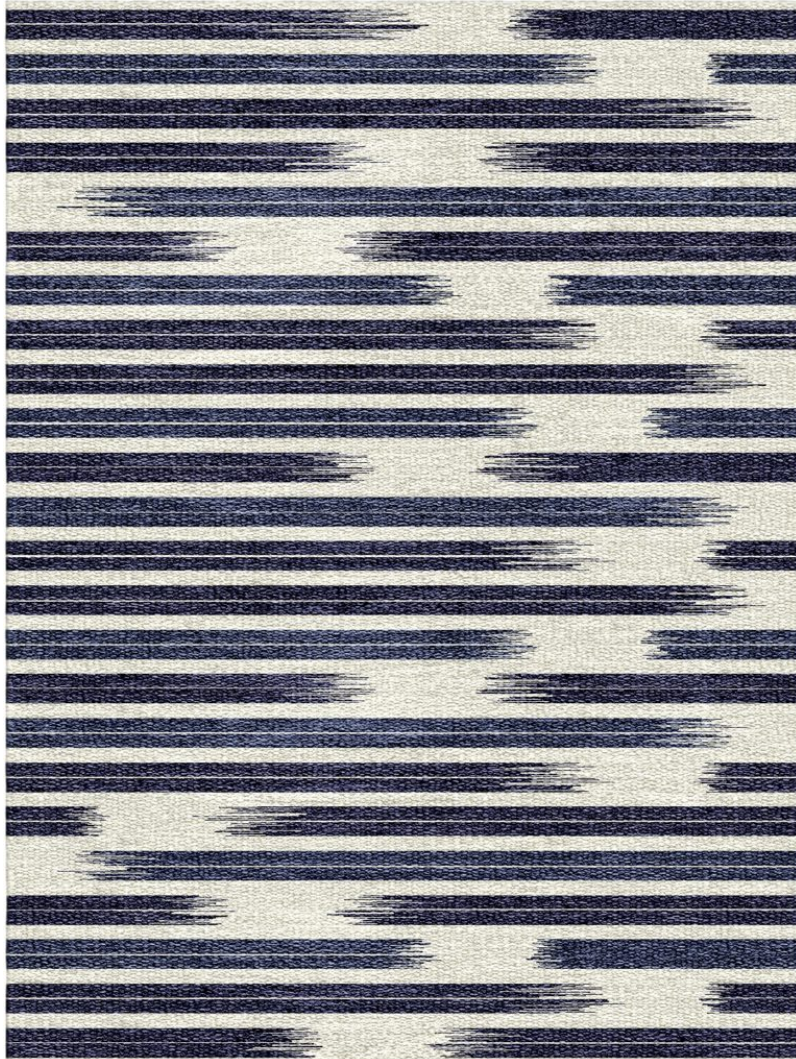

## Blue Jean Lucky Streak Flatwoven

FW213-501

### DETAILS & SPECS

Designer	Studio
Construction	Flatwoven
Colorway	Blue Jean
Collection	2013 B Fall