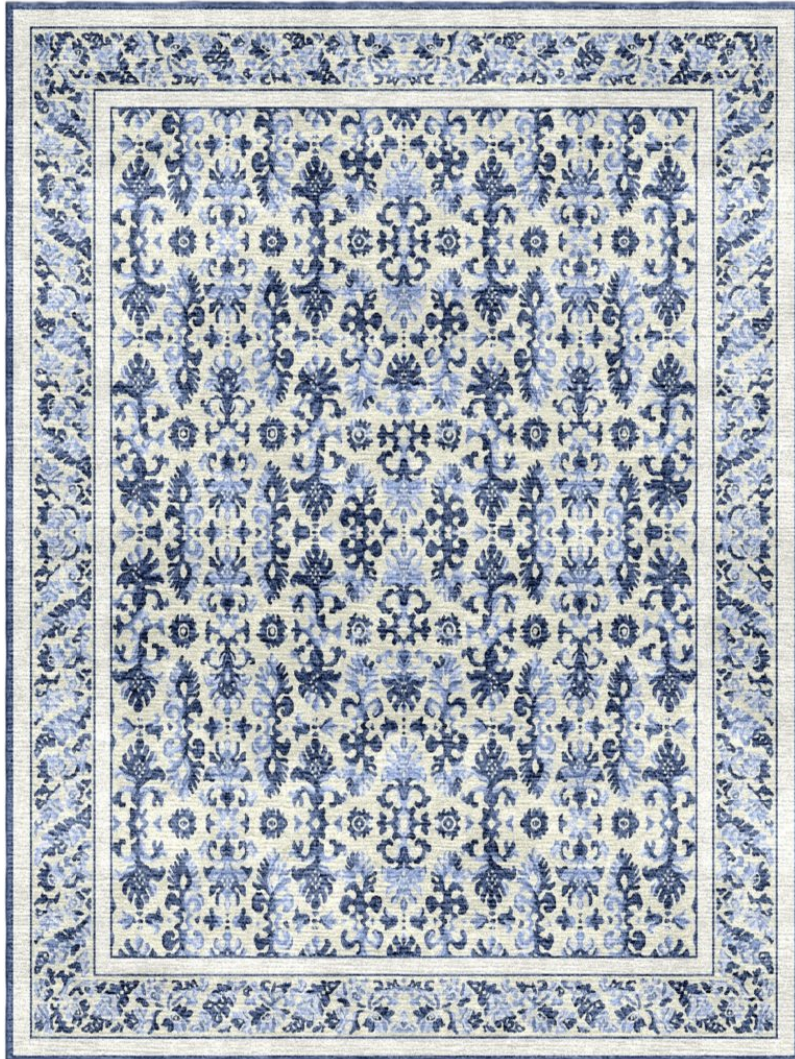

P E R E N N I A L S

WEDGEWOOD

Regal Row Tibetan Knot

TK372-348

DETAILS & SPECS

Designer	Timothy Corrigan
Construction	Tibetan Knot
Colorway	WEDGEWOOD
Collection	2019 B Fall: Timothy Corrigan

Pom Colors

2

123

2155

2980

DESCRIPTION

Hand knotted, 80 knots per square inch.