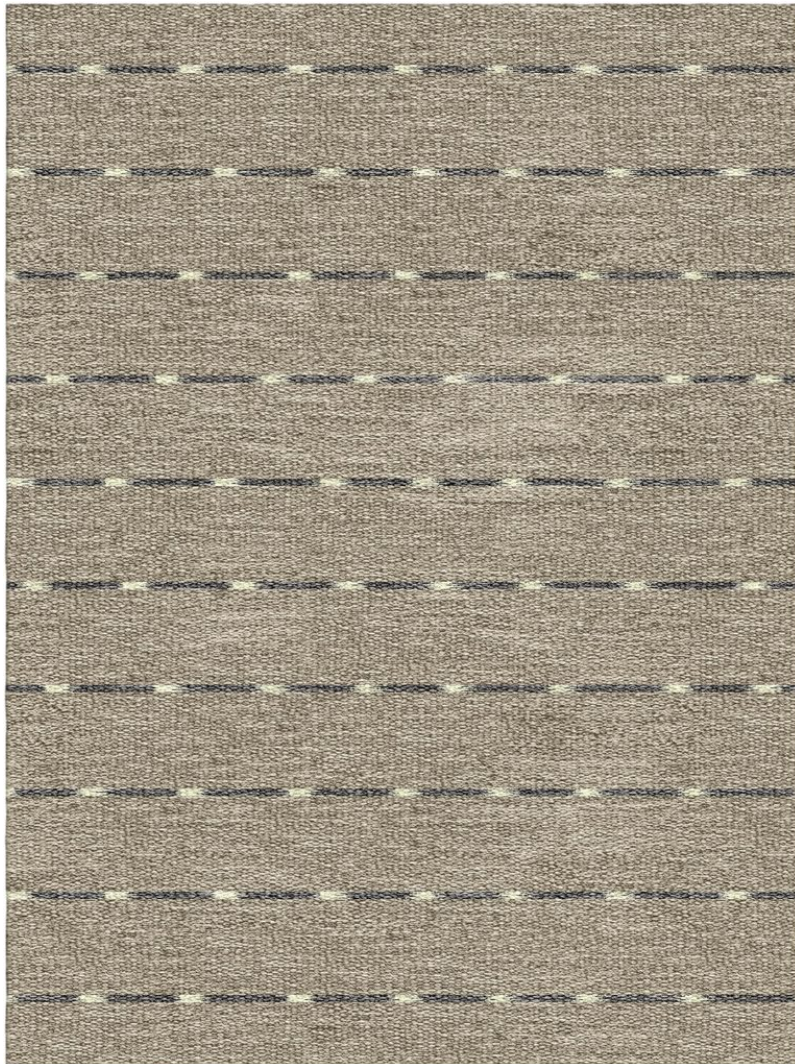

## **Pumice** Smoke Signal Flatwoven

FW210-208

### DETAILS & SPECS

Designer	Studio
Construction	Flatwoven
Colorway	Pumice
Collection	2014 B Fall