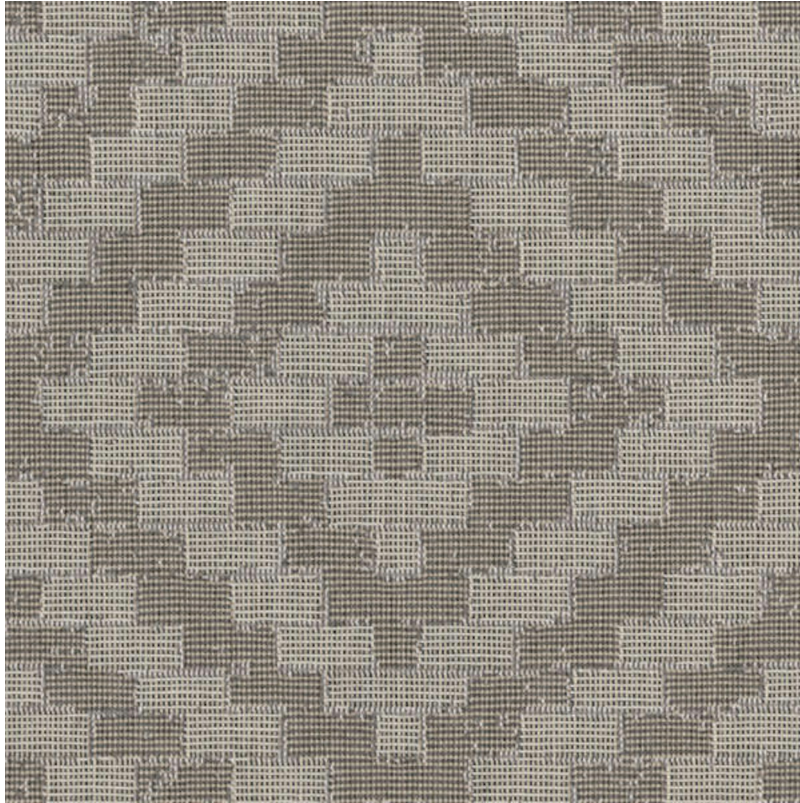

P E R E N N I A L S

Flint Square Dance

747-215

DETAILS & SPECS

Abrasion	7,000 double rubs
Brush Pill	Class 3.5
UFAC/NFPA 260	PASS
Width	54 in (137 cm)
Weight	10.1 Oz/sq yd (343 gm/sq m)
Designer	Studio
Collection	2014 B Fall: Rodeo Drive
Color Family	Ash/Taupe
Color	Flint
Vertical Repeat	5.5 IN (14 CM)
Horizontal Repeat	6.75 IN (17.1 CM)

DESCRIPTION

All Perennials 100% solution-dyed acrylic fabrics are backed by an industry-leading no-fade guarantee valid for three years from the date of purchase (with the exceptions of prints, which hold a one-year warranty and Cabana™, which holds a five year warranty).