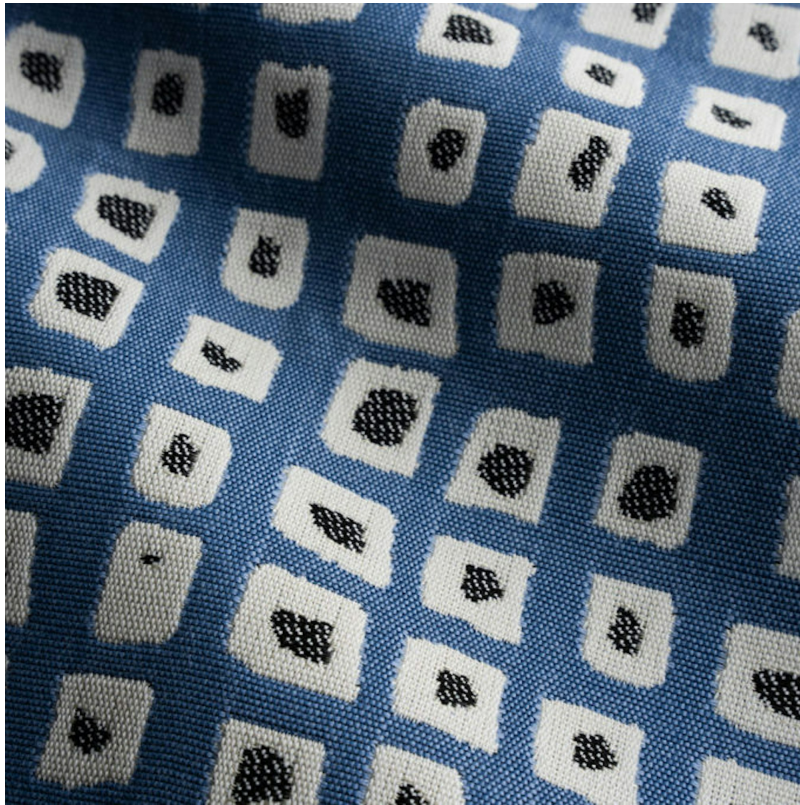

P E R E N N I A L S

Blueberry Paintbox

75I-213

DETAILS & SPECS

Abrasion	12,000 Double Rubs
Brush Pill	Class 2
Width	54 in (137 cm)
Weight	14.6 oz/sq yd (494 gm/sq m)
Designer	Porter Teleo
Collection	2016 A Spring: Porter Teleo
Color Family	Dark Blue
Color	Blueberry
Vertical Repeat	17.38 IN (44.1 CM)
Horizontal Repeat	13.5 IN (34.3 CM)

DESCRIPTION

This fabric design features irregular boxes with accent colors, like a well-used paint kit.

All Perennials 100% solution-dyed acrylic fabrics are backed by an industry-leading no-fade guarantee valid for three years from the date of purchase (with the exceptions of prints, which hold a one-year warranty and Cabana™, which holds a five year warranty).