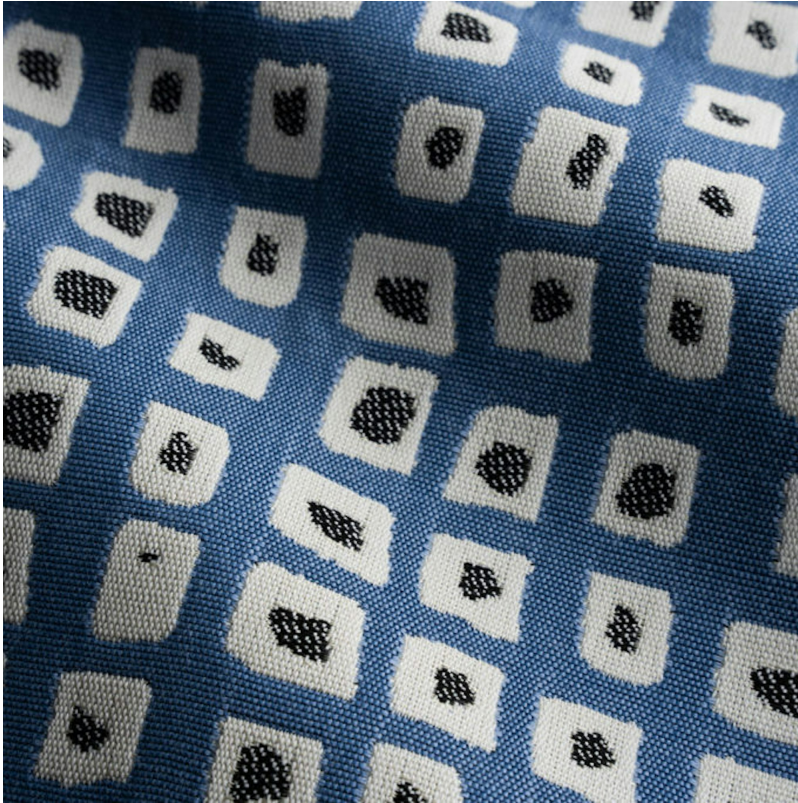

P E R E N N I A L S

Blueberry Paintbox

75I-213

DETAILS & SPECS

Abrasion	12,000 Double Rubs
Brush Pill	Class 2
Width	54 in (137 cm)
Weight	14.6 oz/sq yd (494 gm/sq m)
Designer	Porter Teleo
Collection	2016 A Spring: Porter Teleo
Color Family	N/A
Color	Blueberry
Vertical Repeat	17.38 IN (44.1 CM)
Horizontal Repeat	13.5 IN (34.3 CM)

DESCRIPTION

This fabric design features irregular boxes with accent colors, like a well-used paint kit.

All Perennials 100% solution-dyed acrylic fabrics are backed by an industry-leading no-fade guarantee valid for three years from the date of purchase (with the exceptions of prints, which hold a one-year warranty and Cabana™, which holds a five year warranty).