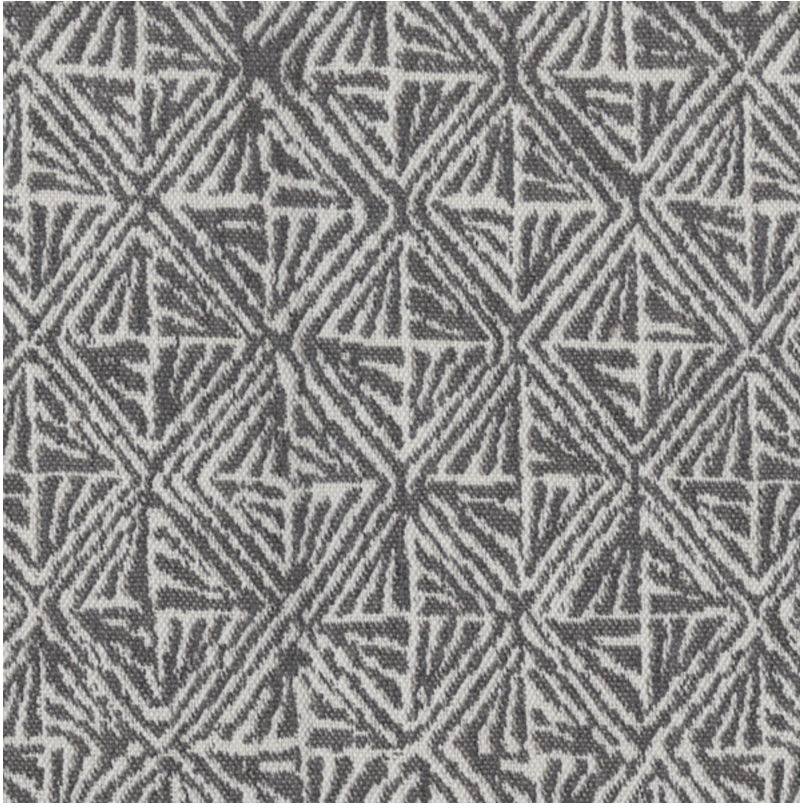

P E R E N N I A L S

Pumice Basket Case

743-208

DETAILS & SPECS

Abrasion	7,000 double rubs
Brush Pill	Class 4.5
Reversible	Yes
Width	54 in (137 cm)
Weight	9.6 Oz/sq yd (326 gm/sq m)
Designer	Studio
Collection	2014 A Spring: Uncorked
Color Family	Grey
Color	Pumice
Vertical Repeat	6.88 IN (17.5 CM)
Horizontal Repeat	4.5 IN (11.4 CM)

DESCRIPTION

Basket Case is a reversible jacquard design with textural organic geometric design.

All Perennials 100% solution-dyed acrylic fabrics are backed by an industry-leading no-fade guarantee valid for three years from the date of purchase (with the exceptions of prints, which hold a one-year warranty and Cabana™, which holds a five year warranty).