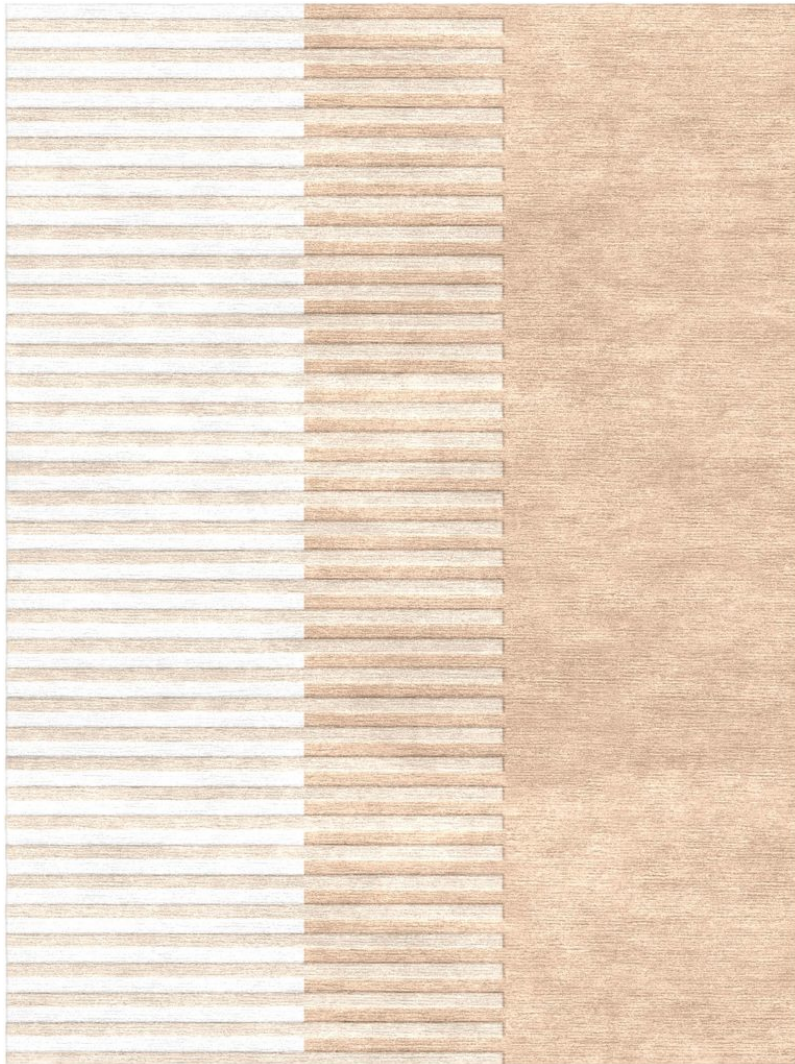

P E R E N N I A L S

SHELL

DÉjà Vu Tibetan Knot

TK382-128

DETAILS & SPECS

Designer	Studio
Construction	Tibetan Knot
Colorway	SHELL
Collection	2020 B Fall: Cest la Vie!

Pom Colors

2

4367

4367

DESCRIPTION

Hand knotted, 80 knots per square inch.