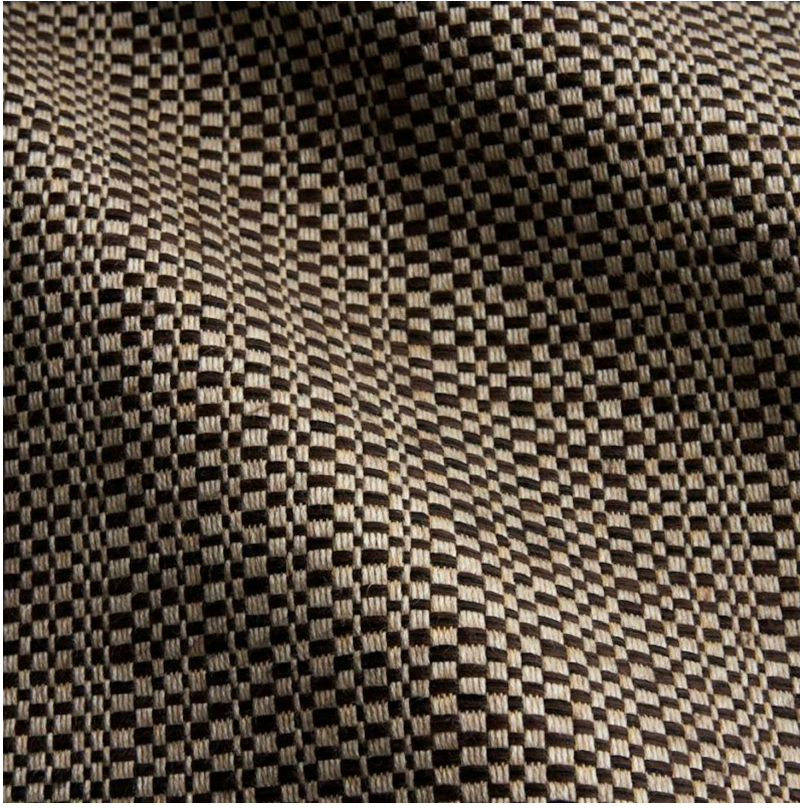

P E R E N N I A L S

Chocolate Raffia

210-11

DETAILS & SPECS

Abrasion	22,000 double rubs
Brush Pill	Class 3
Width	54 in (137 cm)
Weight	14.6 Oz/sq yd (496 gm/sq m)
Designer	Clodagh
Collection	2011 A Spring: Color Pops
Color Family	Brown
Color	Chocolate
Vertical Repeat	N/A
Horizontal Repeat	4.13 IN (10.5 CM)

DESCRIPTION

Raffia is a popular, natural-look fabric. Performance finish with acrylic backing.

All Perennials 100% solution-dyed acrylic fabrics are backed by an industry-leading no-fade guarantee valid for three years from the date of purchase (with the exceptions of prints, which hold a one-year warranty and Cabana™, which holds a five year warranty).