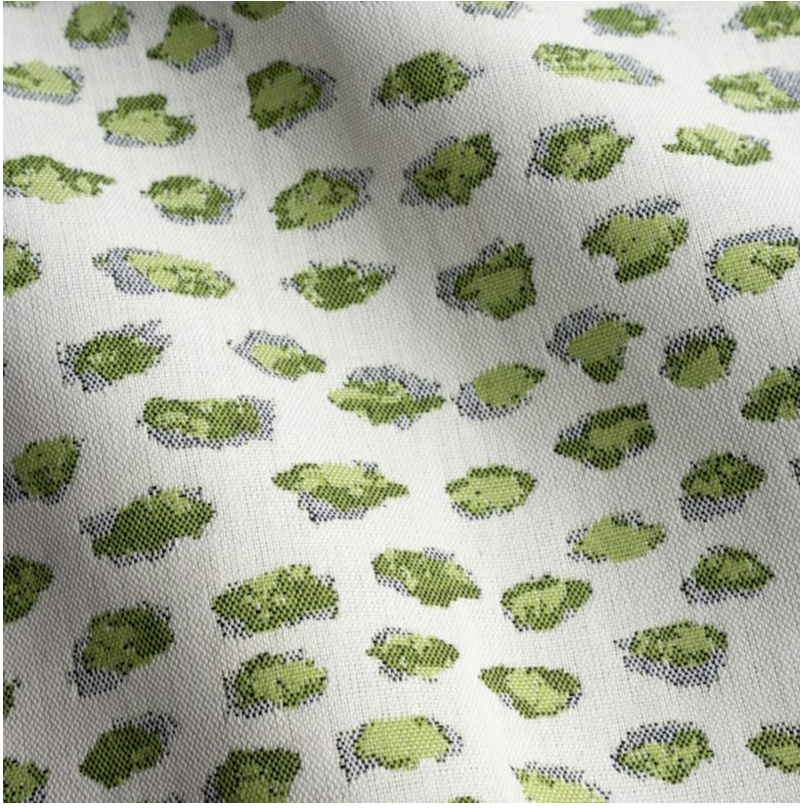

P E R E N N I A L S

Wasabi Elements

758-305

DETAILS & SPECS

Abrasion	27,000 Double Rubs
Brush Pill	Class 3
Width	54 in (137 cm)
Weight	10 oz/sq yd (339 gm/sq m)
Designer	Porter Teleo
Collection	2016 A Spring: Porter Teleo
Color Family	Green
Color	Wasabi
Vertical Repeat	14.5 IN (36.8 CM)
Horizontal Repeat	27 IN (68.6 CM)

DESCRIPTION

Thumb prints? Clouds? Only your imagination knows! Elements is inspired by a painter's palette.

All Perennials 100% solution-dyed acrylic fabrics are backed by an industry-leading no-fade guarantee valid for three years from the date of purchase (with the exceptions of prints, which hold a one-year warranty and Cabana™, which holds a five year warranty).