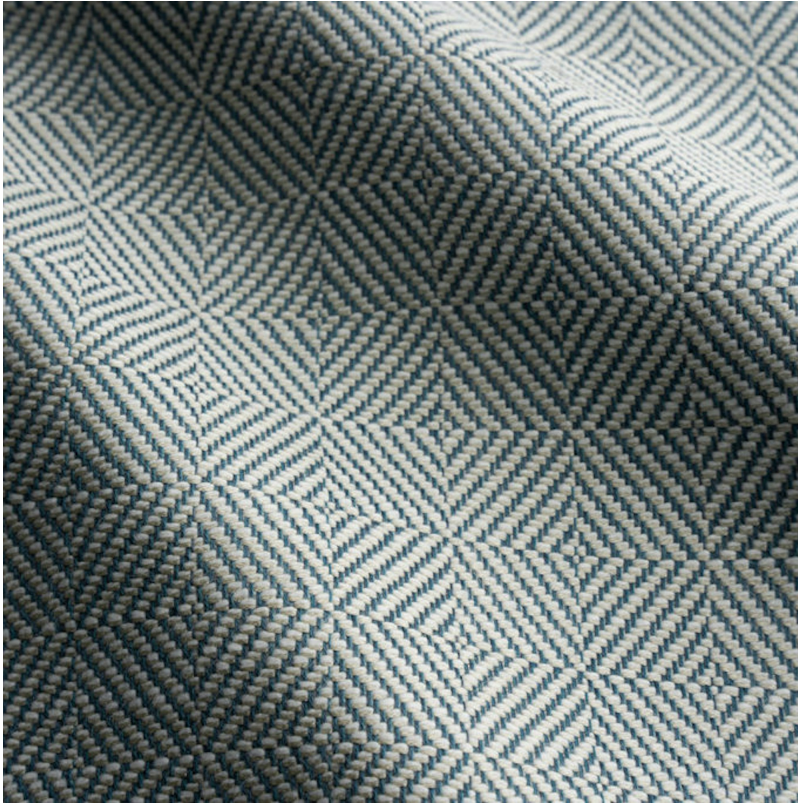

P E R E N N I A L S

Blue Heaven Chelsea Square

765-15

DETAILS & SPECS

Abrasion	15,000 double rubs
Brush Pill	Class 4
Width	54 in (137 cm)
Weight	12.5 Oz/sq yd (425 gm/sq m)
Designer	Rose Tarlow
Collection	2012 B Fall: Rose Tarlow
Color Family	Turquoise
Color	Blue Heaven
Vertical Repeat	1.63 IN (4.1 CM)
Horizontal Repeat	1.63 IN (4.1 CM)

DESCRIPTION

Textured herringbone blocks that are good for drapery, as well as upholstery. Backing recommended.

All Perennials 100% solution-dyed acrylic fabrics are backed by an industry-leading no-fade guarantee valid for three years from the date of purchase (with the exceptions of prints, which hold a one-year warranty and Cabana™, which holds a five year warranty).