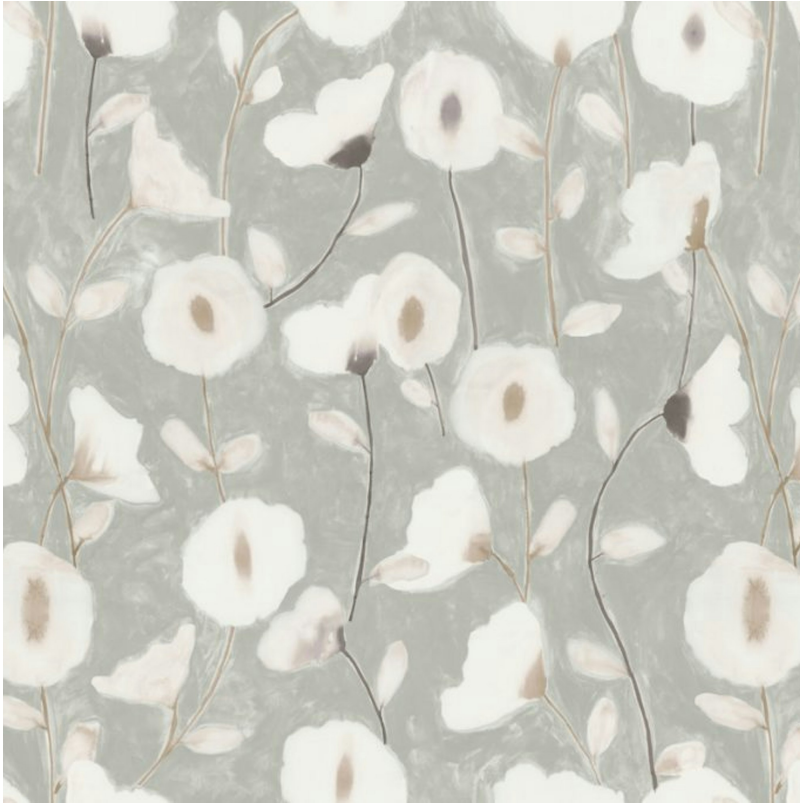

P E R E N N I A L S

Jasmine In Bloom

PP106-794

DETAILS & SPECS

Width	54"
Potential Lead	No
Credit	
Designer	Studio
Collection	2025 A Spring: Down to Earth
Color	Jasmine

DESCRIPTION

In Bloom is our first floral wallpaper. Printed on vinyl it meets all Type II requirements and can be installed residentially or commercially. A soft watercolor technique brings the illusion of delicate and fresh blooms laid on a brush stroke blended background. Available in 5 beautiful colors: Dew, Jasmine, Parchment, Matcha, and Salt & Pepper.