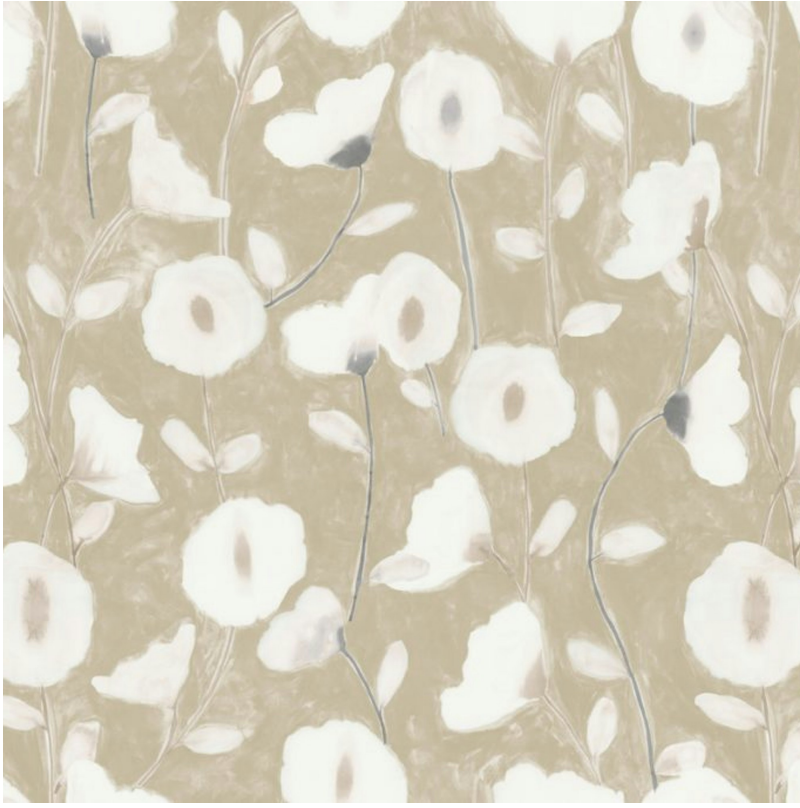

## Parchment In Bloom

PP106-02

### DETAILS & SPECS

Width	54"
Potential Lead	No
Credit	
Designer	Studio
Collection	2025 A Spring: Down to Earth
Color	Parchment

### DESCRIPTION

In Bloom is our first floral wallpaper. Printed on vinyl it meets all Type II requirements and can be installed residentially or commercially. A soft watercolor technique brings the illusion of delicate and fresh blooms laid on a brush stroke blended background. Available in 5 beautiful colors: Dew, Jasmine, Parchment, Matcha, and Salt & Pepper.