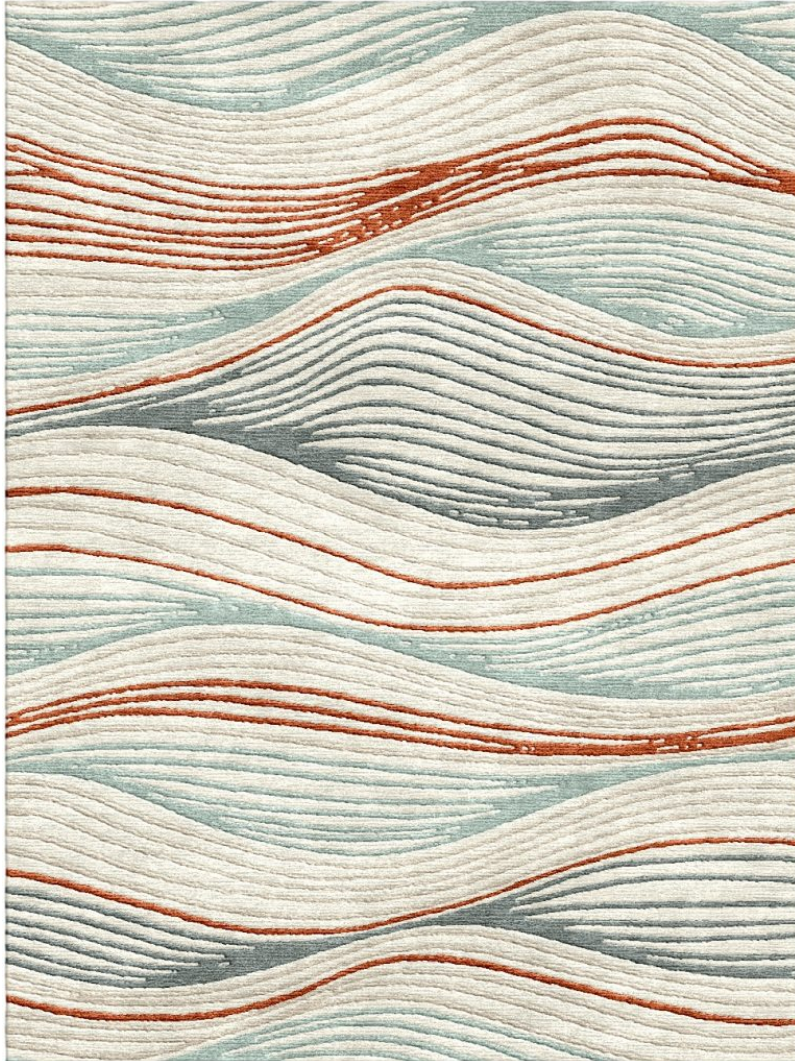

P E R E N N I A L S

Confetti

Swell Tibetan Knot

TK416-707

DETAILS & SPECS

Designer	Studio
Construction	Tibetan Knot
Colorway	Confetti
Collection	N/A

DESCRIPTION

Hand knotted, 80 knots per square inch.