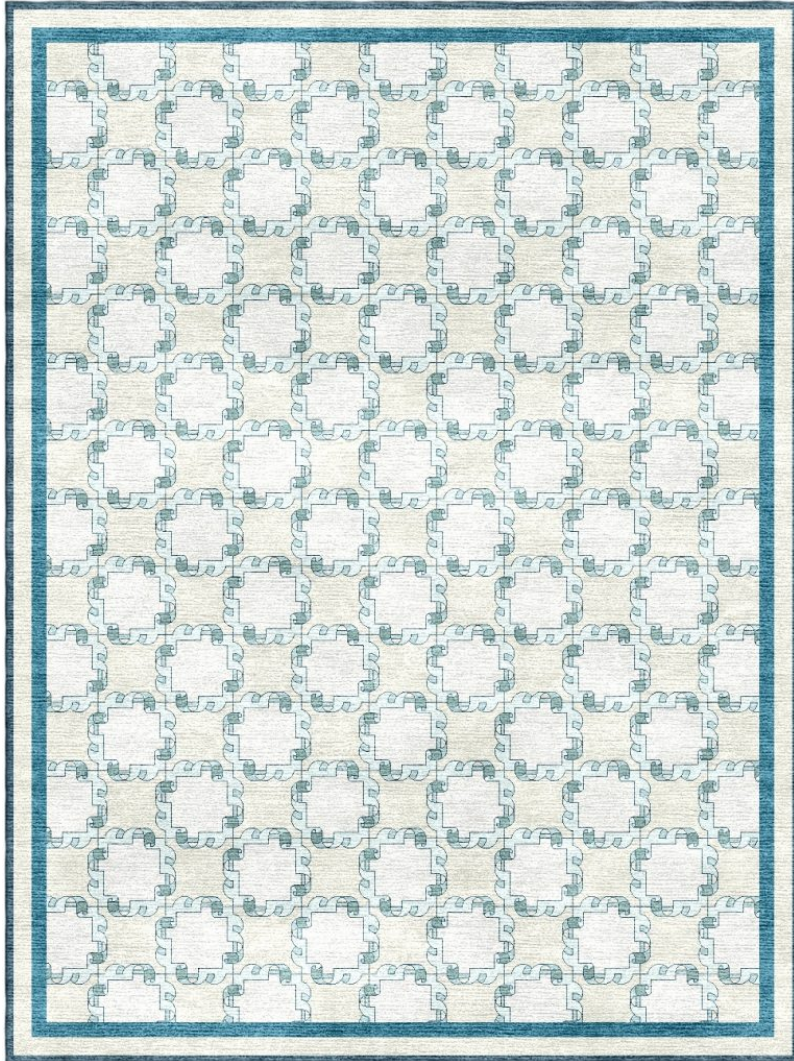

## BLUESTONE

### Étoile Tibetan Knot

TK415-368

#### DETAILS & SPECS

Designer	Timothy Corrigan
Construction	Tibetan Knot
Colorway	BLUESTONE
Collection	2024 C Fall: Timothy Corrigan

---

#### DESCRIPTION

Hand knotted, 80 knots per square inch.