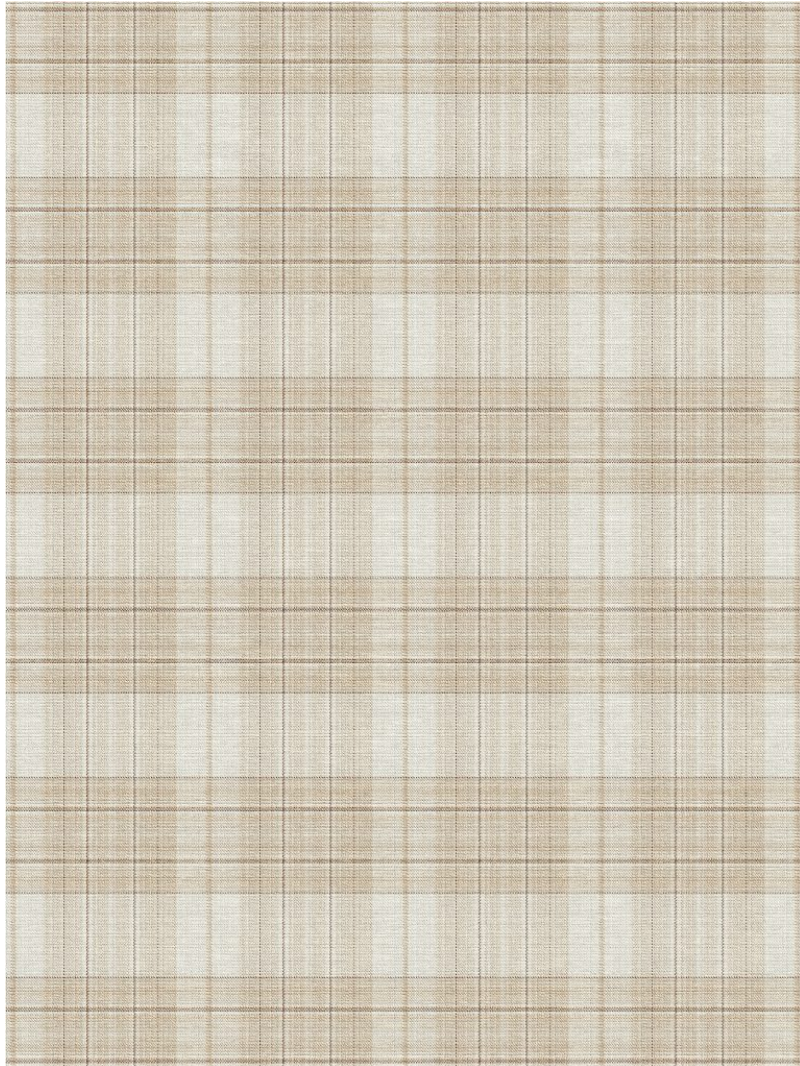

P E R E N N I A L S

Camel Story Lines Flatwoven

FW258-483

DETAILS & SPECS

Designer	Studio
Construction	Flatwoven
Colorway	Camel
Collection	2025 A Spring: Down to Earth

Pom Colors

6266

Image not found or type of type unknown

6978

6980

7358

DESCRIPTION

The second heavyweight flat weave to our line! Story Lines is a fresh take on a timeless classic, plaid. Featuring multicolored stripes in an overlapping design, Story Lines makes for a great stand-alone rug or a layering piece.