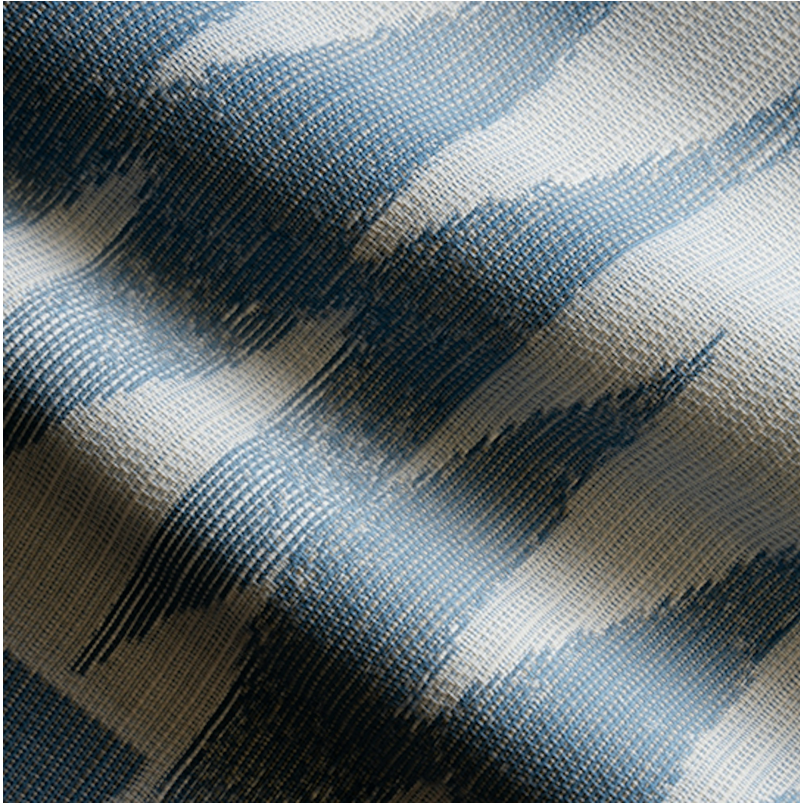

P E R E N N I A L S

Morning Glory Paper Crane

580-704

DETAILS & SPECS

Abrasion	15,000 double rubs
Brush Pill	Class 4.5
Reversible	Yes
UFAC/NFPA 260	PASS
Width	54 in (137 cm)
Weight	9.5 Oz/sq yd (324 gm/sq m)
Designer	Studio
Collection	2024 A Spring: Wabi-Sabi
Color Family	Dark Blue
Color	Morning Glory
Vertical Repeat	21 IN (53.3 CM)
Horizontal Repeat	27 IN (68.6 CM)

DESCRIPTION

Paper Crane is a monochromatic medium-scale reversible jacquard featuring a pattern evoking the shapes of a folded origami paper crane.

All Perennials 100% solution-dyed acrylic fabrics are backed by an industry-leading no-fade guarantee valid for three years from the date of purchase (with the exceptions of prints, which hold a one-year warranty and Cabana™, which holds a five year warranty).