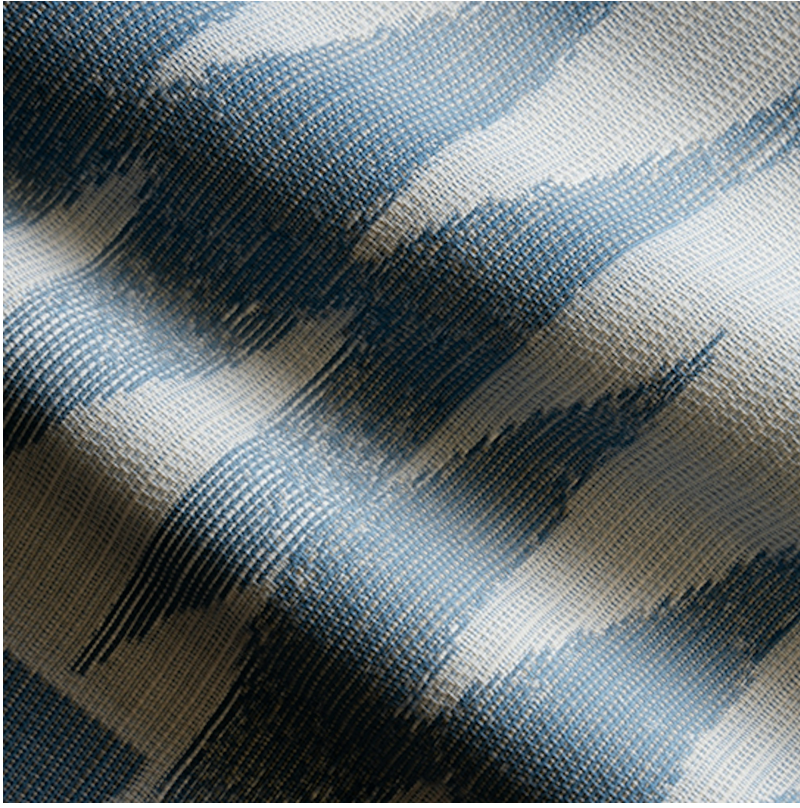

## Morning Glory Paper Crane

580-704

### DETAILS & SPECS

Abrasion	15,000 double rubs
Brush Pill	Class 4.5
Reversible	Yes
Width	54 in (137 cm)
Weight	9.5 Oz/sq yd (324 gm/sq m)
Designer	Studio
Collection	2024 A Spring: Wabi- Sabi
Color Family	Dark Blue
Color	Morning Glory
Vertical Repeat	21 IN (53.3 CM)
Horizontal Repeat	27 IN (68.6 CM)

### DESCRIPTION

Paper Crane is a monochromatic medium-scale reversible jacquard featuring a pattern evoking the shapes of a folded origami paper crane.

All Perennials 100% solution-dyed acrylic fabrics are backed by an industry-leading no-fade guarantee valid for three years from the date of purchase (with the exceptions of prints, which hold a one-year warranty and Cabana™, which holds a five year warranty).