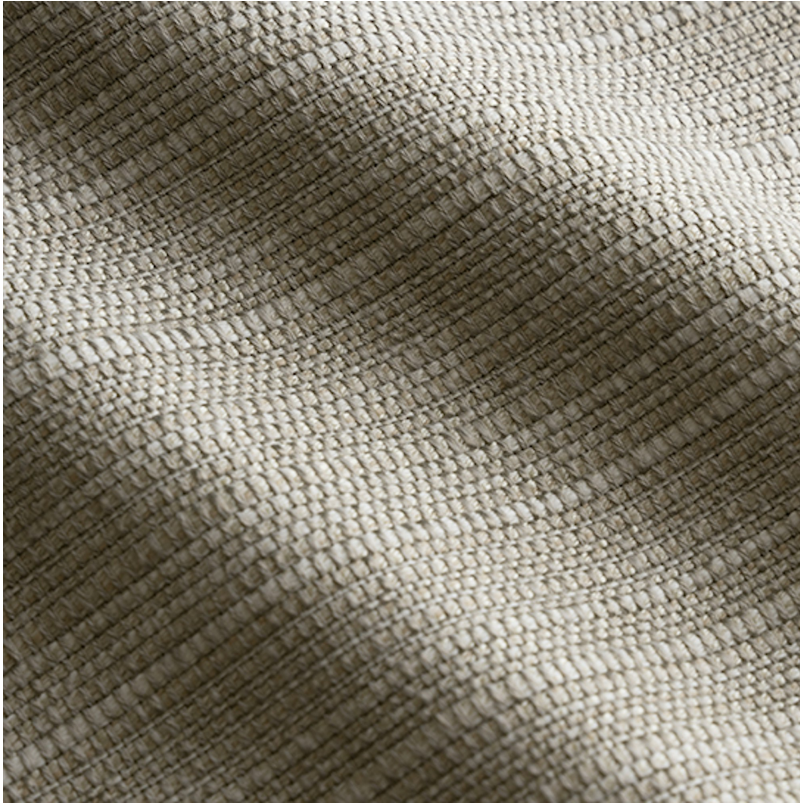

P E R E N N I A L S

Ash Rock Wall

857-108

DETAILS & SPECS

Abrasion	12,000 Double Rubs
Brush Pill	Class 4
UFAC/NFPA 260	PASS
Width	54 in (137 cm)
Weight	17.4 Oz/sq yd (590 gm/sq m)
Designer	Rose Tarlow
Collection	2023 C Fall: Rose Tarlow
Color Family	Ash/Taupe
Color	Ash
Vertical Repeat	3.19 IN (8.1 CM)
Horizontal Repeat	N/A

DESCRIPTION

A chunky textural fabric with a linear linen-like appearance, Rock Wall is offered in both tonal and contrasting colorways. Backing Recommended

All Perennials 100% solution-dyed acrylic fabrics are backed by an industry-leading no-fade guarantee valid for three years from the date of purchase (with the exceptions of prints, which hold a one-year warranty and Cabana™, which holds a five year warranty).