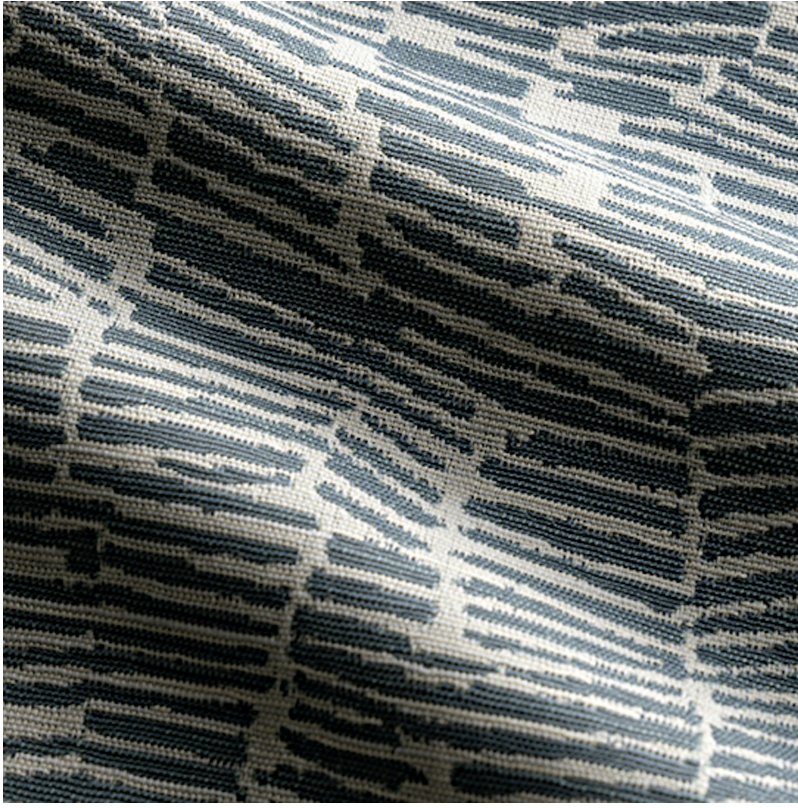

P E R E N N I A L S

Bluestone Bramblewood

813-368

DETAILS & SPECS

Abrasion	12,000 Double Rubs
Brush Pill	Class 4.5
Reversible	Yes
UFAC/NFPA 260	PASS
Width	54 in (137 cm)
Weight	12.5 Oz/sq yd (424 gm/sq m)
Designer	Rose Tarlow
Collection	2023 C Fall: Rose Tarlow
Color Family	Dark Blue
Color	Bluestone
Vertical Repeat	21.25 IN (54 CM)
Horizontal Repeat	27 IN (68.6 CM)

DESCRIPTION

The all-over abstract dashed line pattern on this jacquard creates a rhythmic effect.

All Perennials 100% solution-dyed acrylic fabrics are backed by an industry-leading no-fade guarantee valid for three years from the date of purchase (with the exceptions of prints, which hold a one-year warranty and Cabana™, which holds a five year warranty).